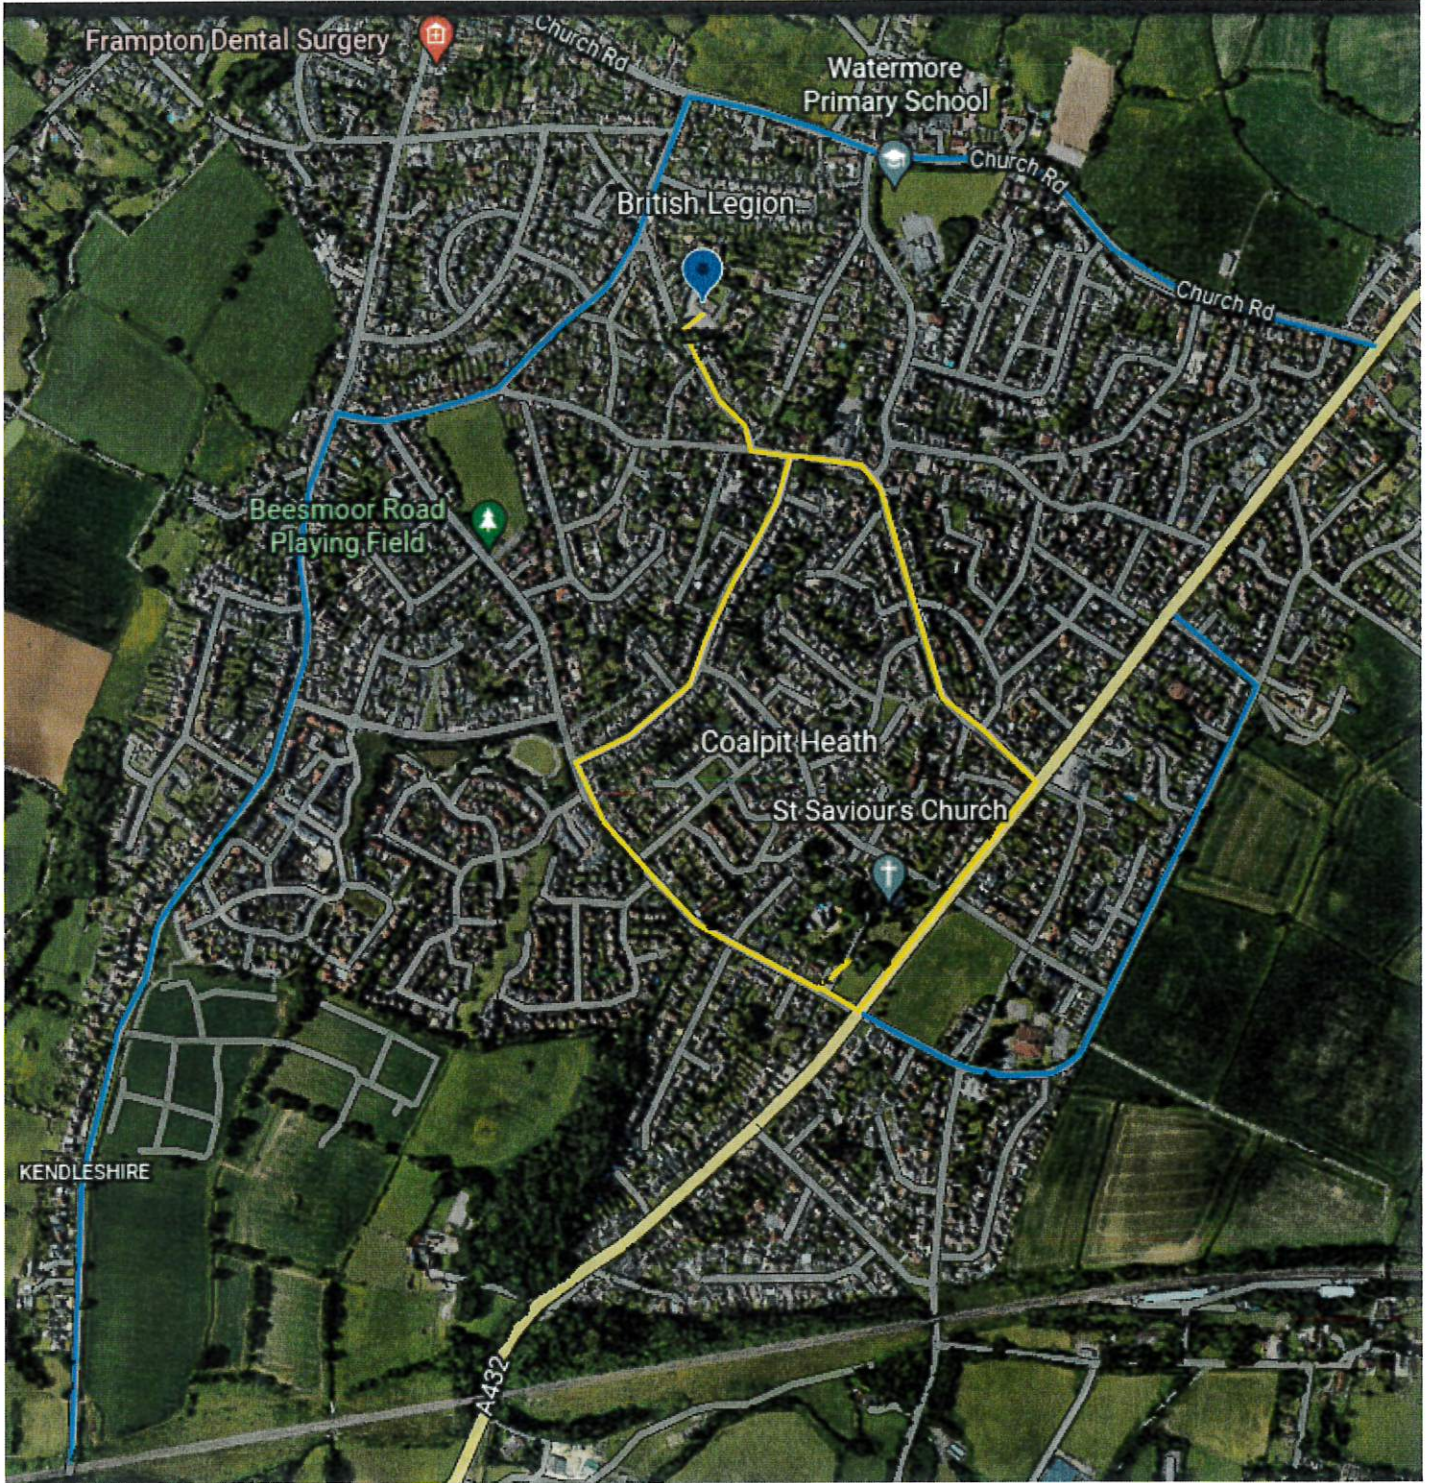

Frampton Cotterell Alternative route during parade maked in blue.

Frampton Cotterell Parish Council Remembrance Route